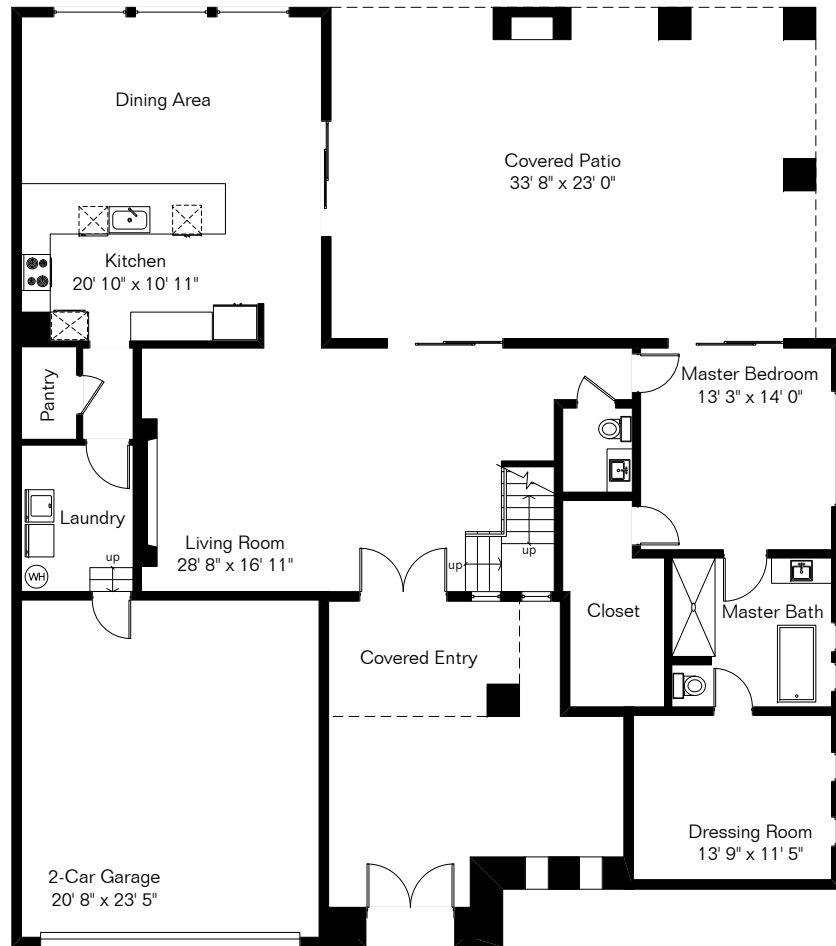

The square footages and room size information are deemed to be reliable but are not guaranteed and should be independently verified. This drawing is for marketing purposes only.

1356 W Clausen Circle

1st Floor

2nd Floor

Site Visit November 2020

Living Area 3,099 Sq Ft
Garage 530 Sq Ft

Copyright 2020 Floor Plans First! LLC
All Rights Reserved.

Floor Plans First!
See the Floor Plan First!

FloorPlansFirst.com™
(520) 881-1500