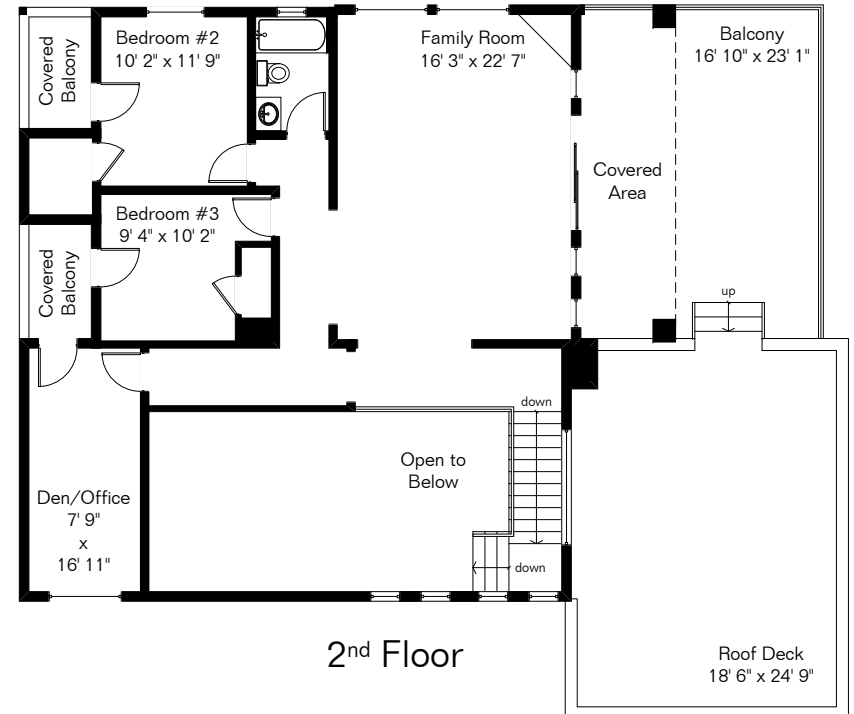

The square footages and room size information are deemed to be reliable but are not guaranteed and should be independently verified. This drawing is for marketing purposes only.

1356 W Clausen Circle

1st Floor

2nd Floor

Site Visit November 2020

Living Area 3,099 Sq Ft
Garage 530 Sq Ft

Copyright 2020 Floor Plans First! LLC
All Rights Reserved.

Floor Plans First!
See the Floor Plan First!

FloorPlansFirst.com™
(520) 881-1500